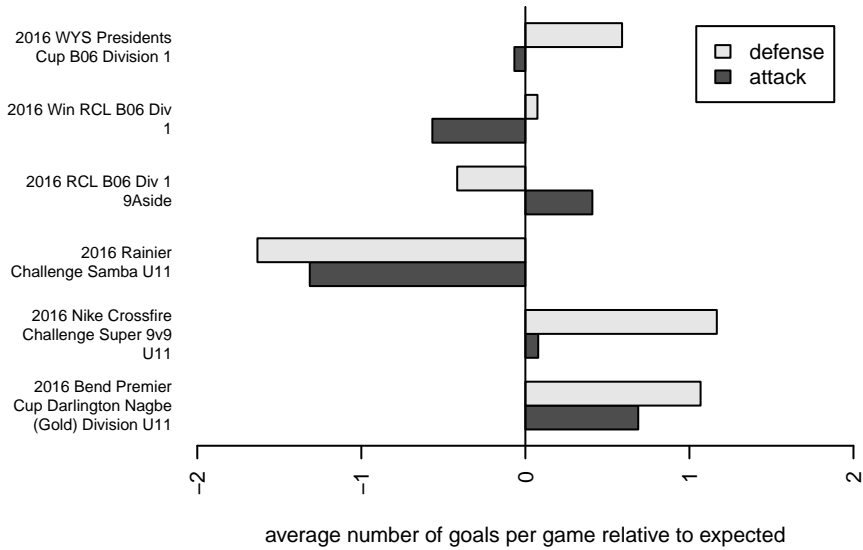

Eastside FC Red B06

Eastside FC
 Preston, WA
 B06 total strength=971
 attack=2.5 defense=1.31
 fall league = RCL B06 Div 1 9Aside
 spr league = Win RCL B06 Div 1

alt names used:
 EASTSIDE FC B06 RED A (WA)
 EASTSIDE FC B06 RED A (WA)
 Eastside FC B06 Red A
 Eastside FC B06 Red A
 Eastside FC B06 Red A
 Eastside FC B06 Red A

Venues played:
 2016 Rainier Challenge Samba U11
 2016 Nike Crossfire Challenge Super 9v9 U11
 2016 Bend Premier Cup Darlington Nagbe (Go
 2016 RCL B06 Div 1 9Aside
 2016 Win RCL B06 Div 1
 2016 WYS Presidents Cup B06 Division 1

**attack and defense variance (black dot)
relative to other teams
and top 10 in region**

**attack and defense rating
relative to others at age
and all opponents in last 13 months**

Performance relative to 13 month average