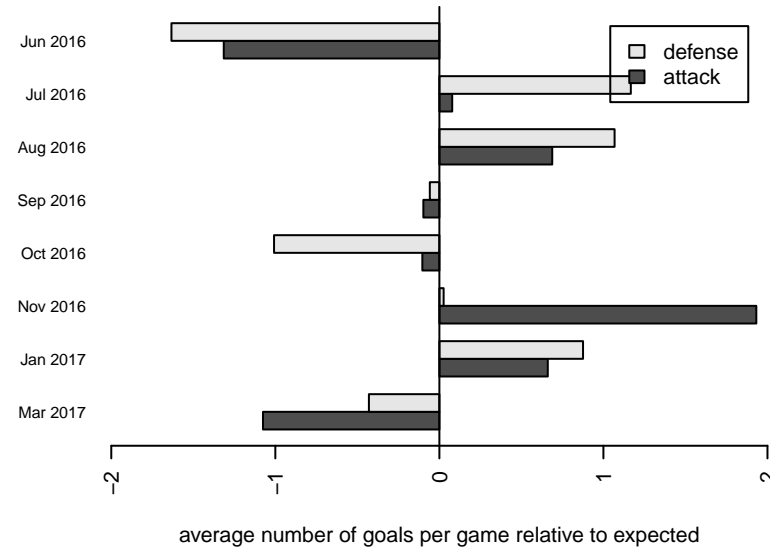

Performance relative to 13 month average