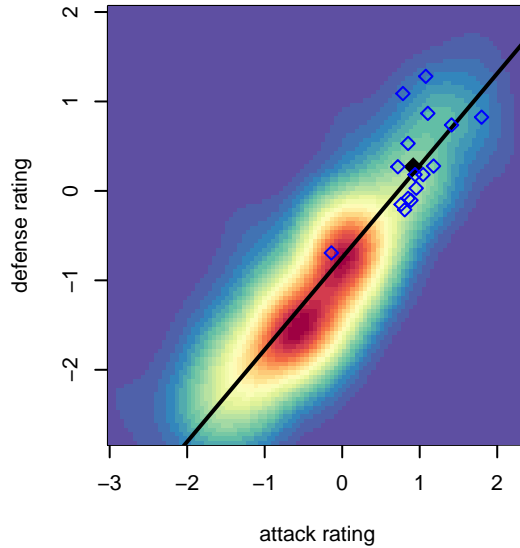

Eastside FC Red B06

Eastside FC
 Preston, WA
 B06 total strength=971
 attack=2.5 defense=1.31
 fall league = RCL B06 Div 1 9Aside
 spr league = Win RCL B06 Div 1

alt names used:
 EASTSIDE FC B06 RED A (WA)
 EASTSIDE FC B06 RED A (WA)
 Eastside FC B06 Red A
 Eastside FC B06 Red A
 Eastside FC B06 Red A
 Eastside FC B06 Red A

**attack and defense variance (black dot)
relative to other teams
and top 10 in region**

**attack and defense rating
relative to others at age
and all opponents in last 13 months**

Performance relative to 13 month average