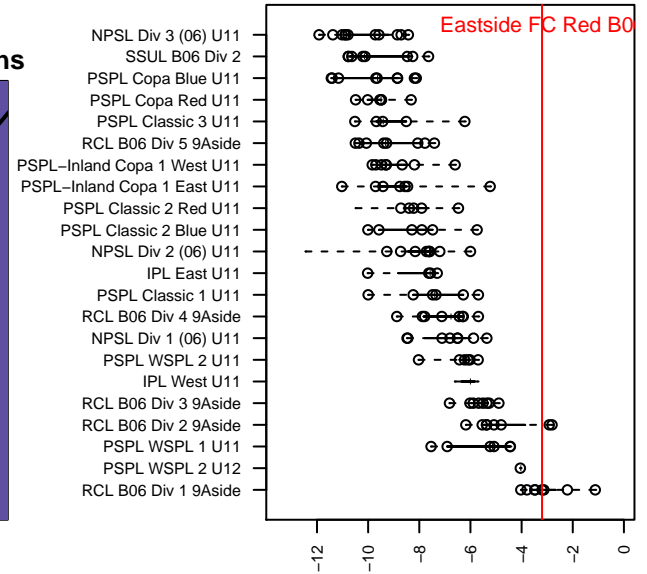

Eastside FC Red B06

Eastside FC
 Preston, WA
 B06 total strength=971
 attack=2.5 defense=1.31
 fall league = RCL B06 Div 1 9Aside
 spr league = Win RCL B06 Div 1

alt names used:
 EASTSIDE FC B06 RED A (WA)
 EASTSIDE FC B06 RED A (WA)
 Eastside FC B06 Red A
 Eastside FC B06 Red A
 Eastside FC B06 Red A
 Eastside FC B06 Red A

**attack and defense variance (black dot)
relative to other teams
and top 10 in region**

**attack and defense rating
relative to others at age
and all opponents in last 13 months**

Performance relative to 13 month average