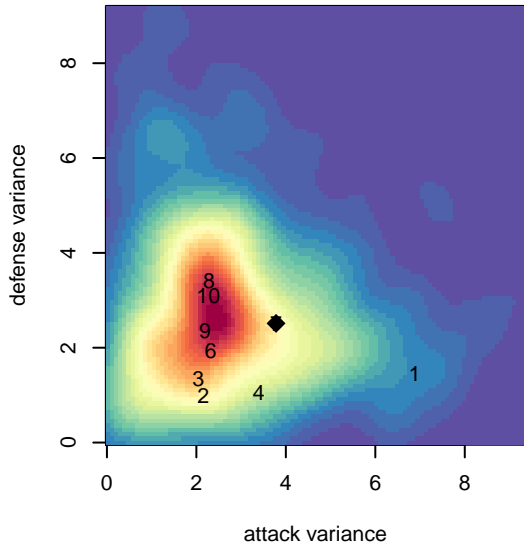

Eastside FC Red B06

Eastside FC
 Preston, WA
 B06 total strength=971
 attack=2.5 defense=1.31
 fall league = RCL B06 Div 1 9Aside
 spr league = Win RCL B06 Div 1

alt names used:
 EASTSIDE FC B06 RED A (WA)
 EASTSIDE FC B06 RED A (WA)
 Eastside FC B06 Red A
 Eastside FC B06 Red A
 Eastside FC B06 Red A
 Eastside FC B06 Red A

**attack and defense variance (black dot)
relative to other teams
and top 10 in region**

**attack and defense rating
relative to others at age
and all opponents in last 13 months**

Performance relative to 13 month average