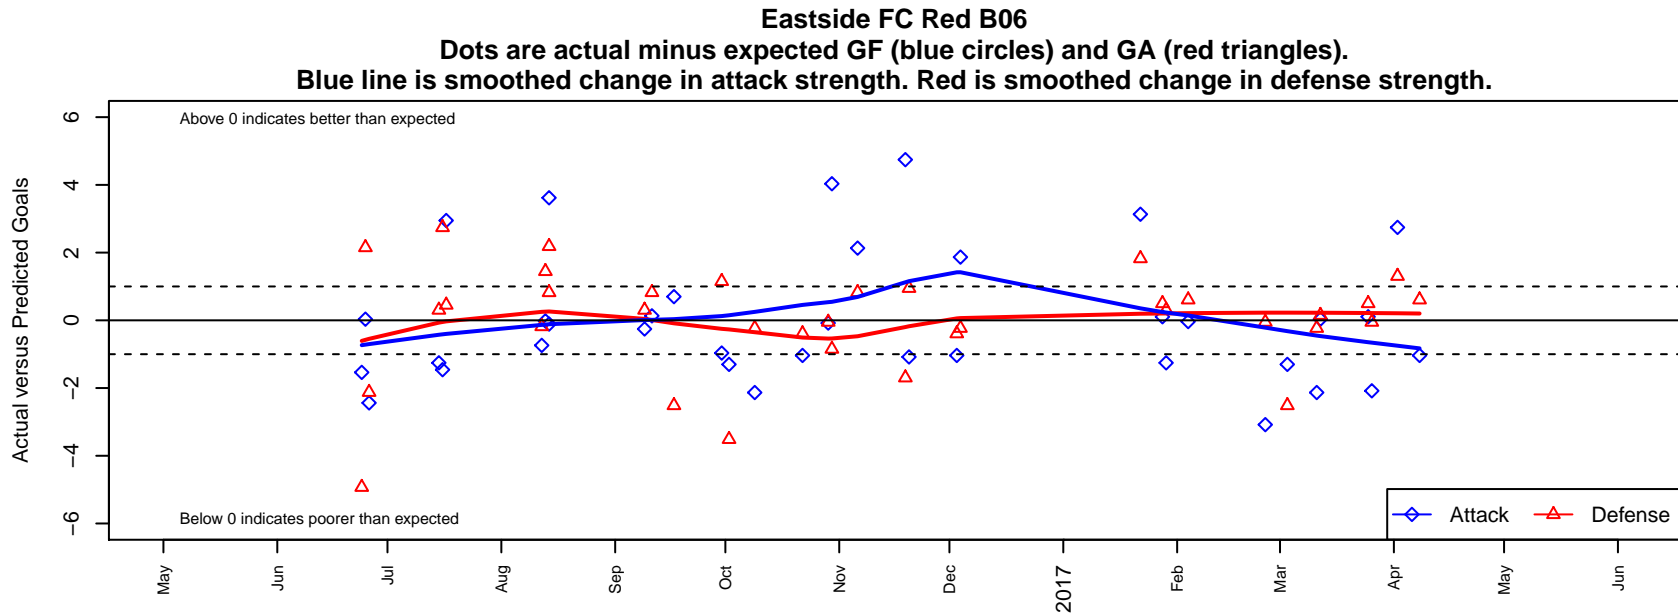

Eastside FC Red B06

Eastside FC
 Preston, WA
 B06 total strength=971
 attack=2.5 defense=1.31
 fall league = RCL B06 Div 1 9Aside
 spr league = Win RCL B06 Div 1

alt names used:
 EASTSIDE FC B06 RED A (WA)
 EASTSIDE FC B06 RED A (WA)
 Eastside FC B06 Red A
 Eastside FC B06 Red A
 Eastside FC B06 Red A
 Eastside FC B06 Red A

**attack and defense variance (black dot)
relative to other teams
and top 10 in region**

**attack and defense rating
relative to others at age
and all opponents in last 13 months**

Performance relative to 13 month average